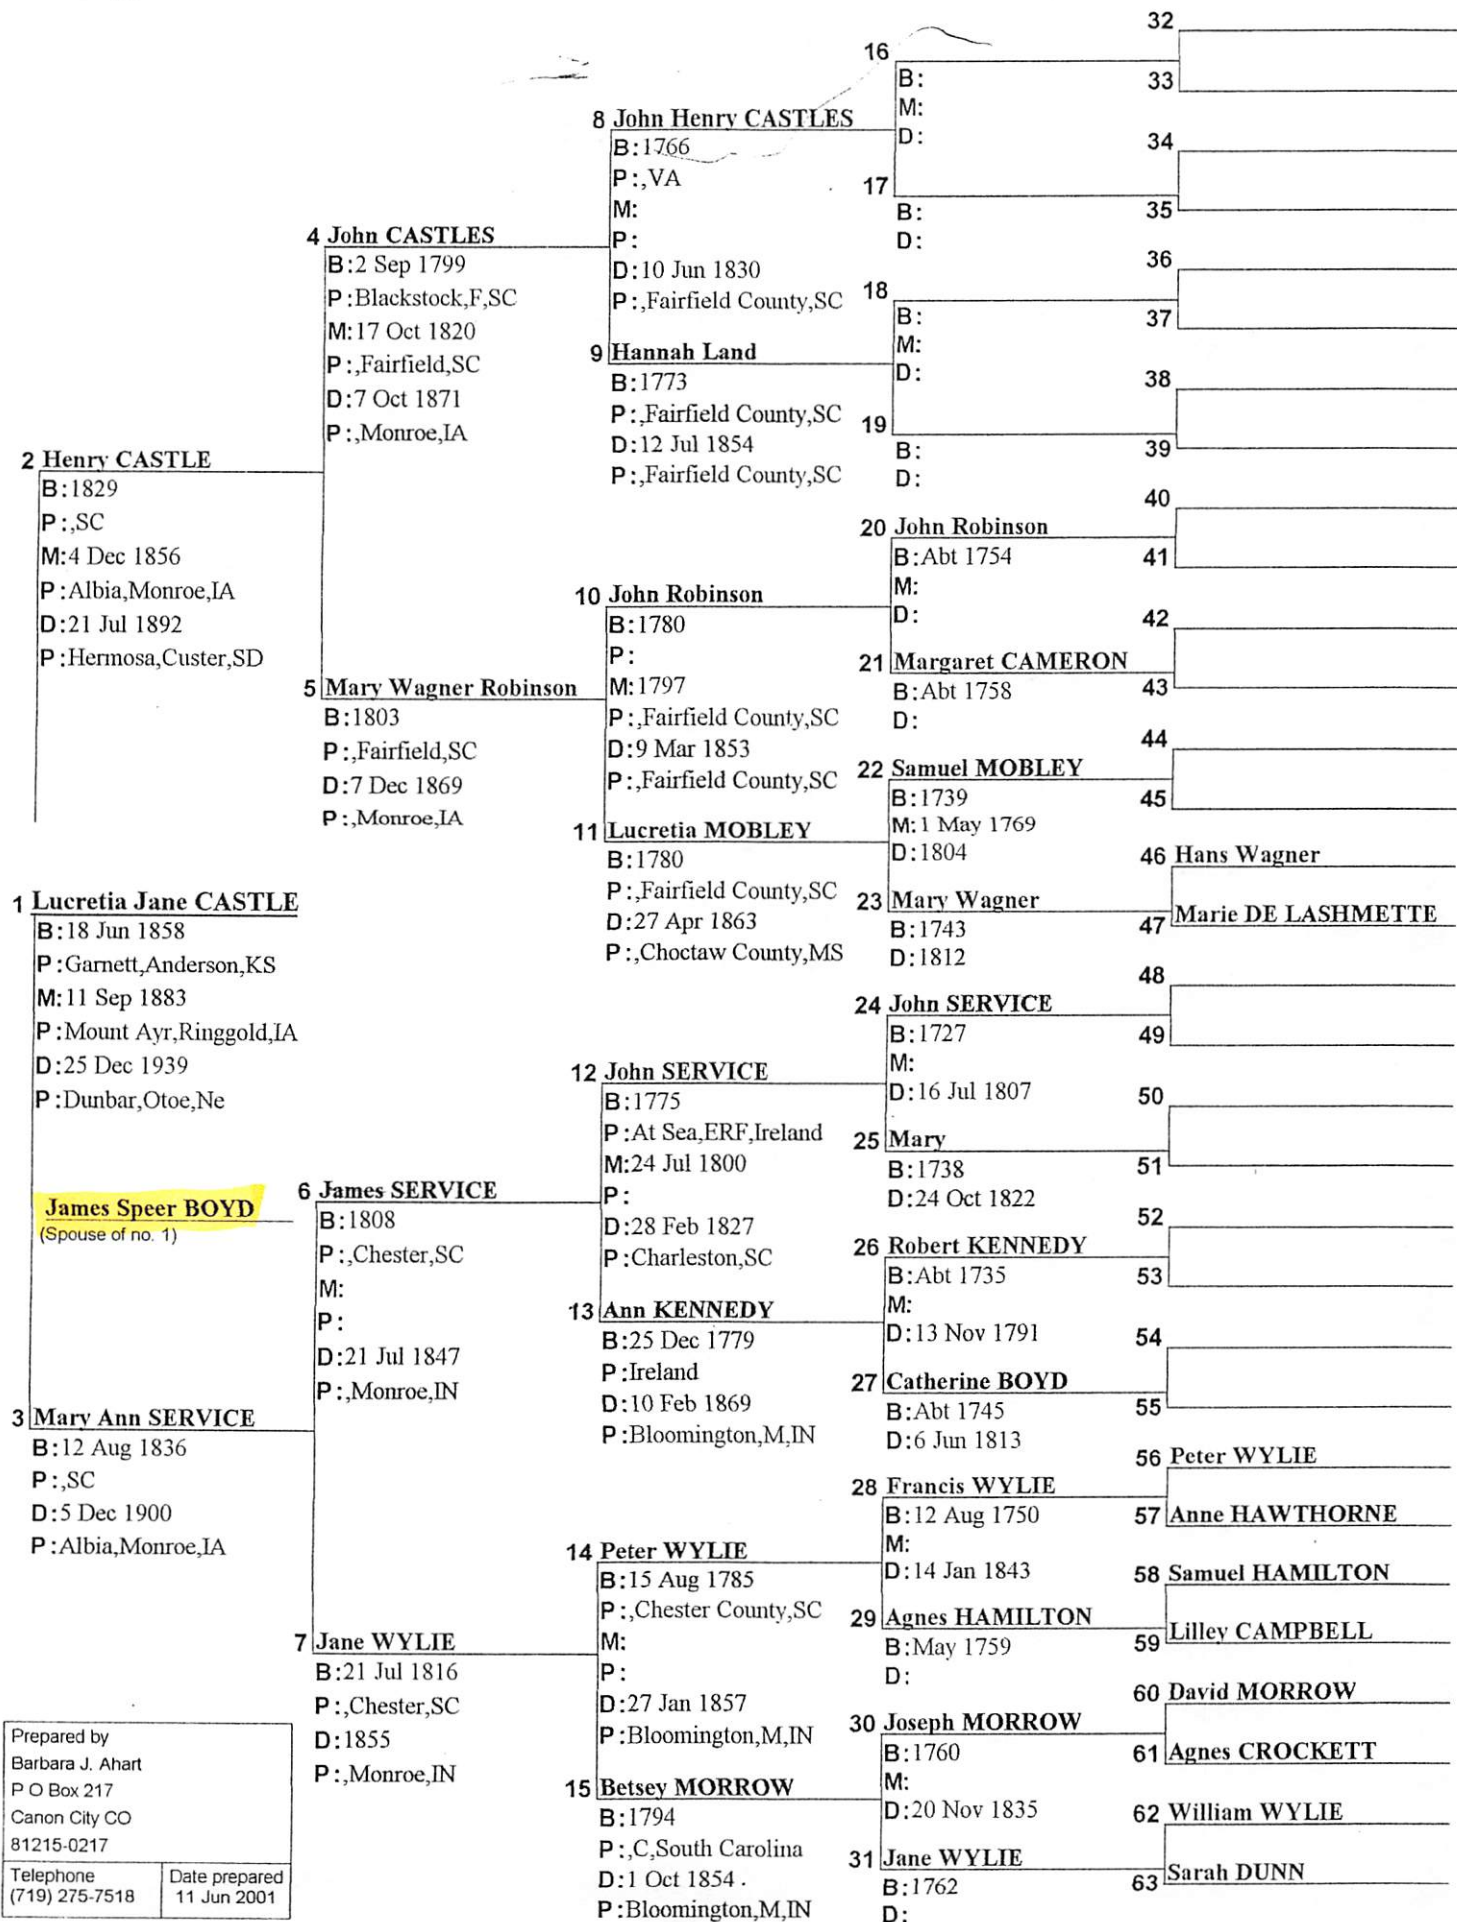

# Pedigree Chart

Chart no. 1

Prepared by  
 Barbara J. Ahart  
 P O Box 217  
 Canon City CO  
 81215-0217

Telephone  
 (719) 275-7518

Date prepared  
 11 Jun 2001